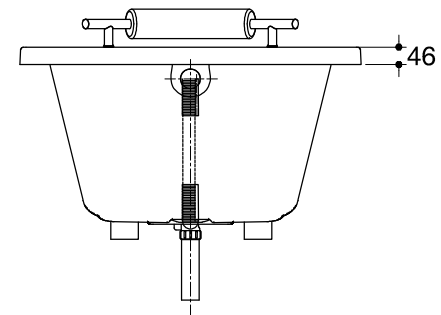

Dimensions are approximate.

Unit: mm

Customer Interface Access Panel
W500 x H450

SKU	K-18255X-0
Name	ODEON
Description	PLAIN BATH

KOHLER

*The recommended dimension for installation can be adjusted according to user preferences and layout.