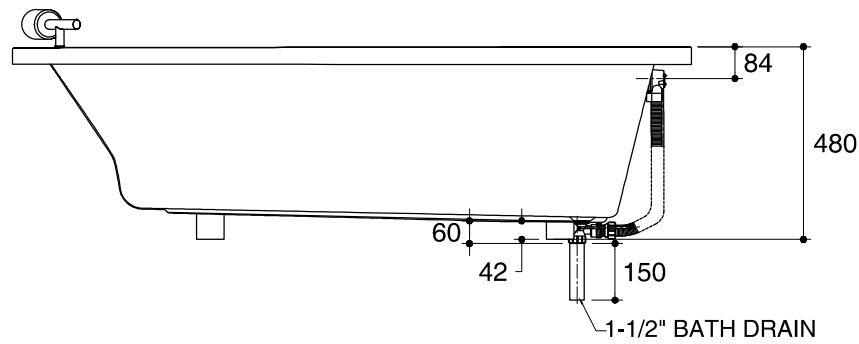

Dimensions are approximate.

Unit: mm

Customer Interface Access Panel
W500 x H450

SKU	K-18255X-0
Name	ODEON
Description	PLAIN BATH

KOHLER

*The recommended dimension for installation can be adjusted according to user preferences and layout.