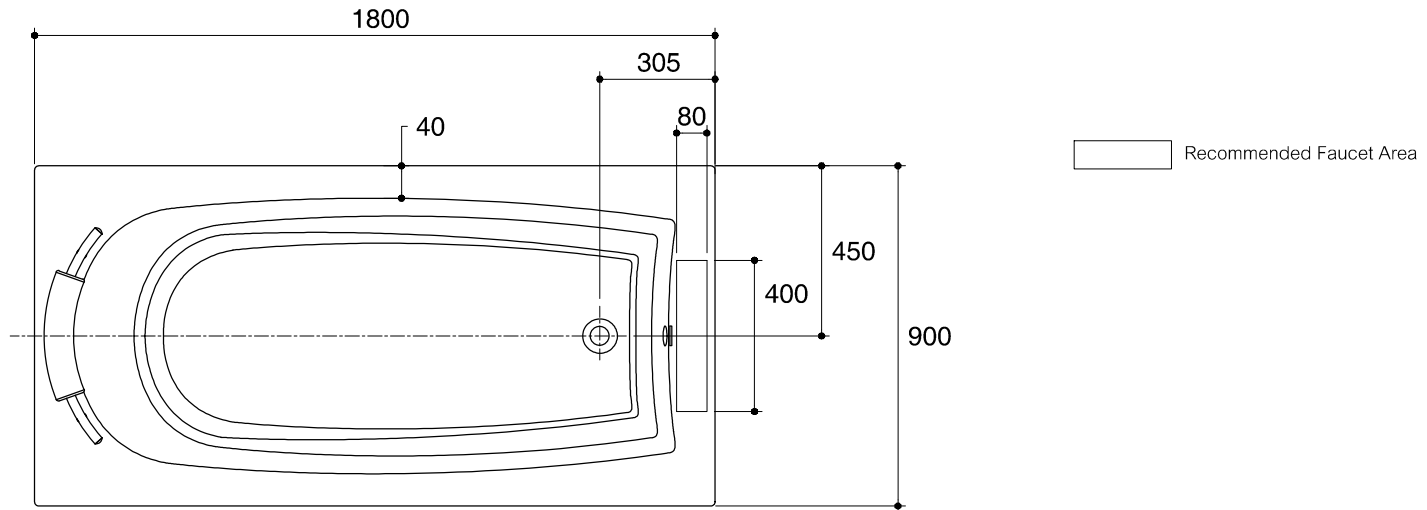

Dimensions are approximate.

Unit: mm

Customer Interface Access Panel
W500 x H450

SKU	K-18255X-0
Name	ODEON
Description	PLAIN BATH

KOHLER

*The recommended dimension for installation can be adjusted according to user preferences and layout.